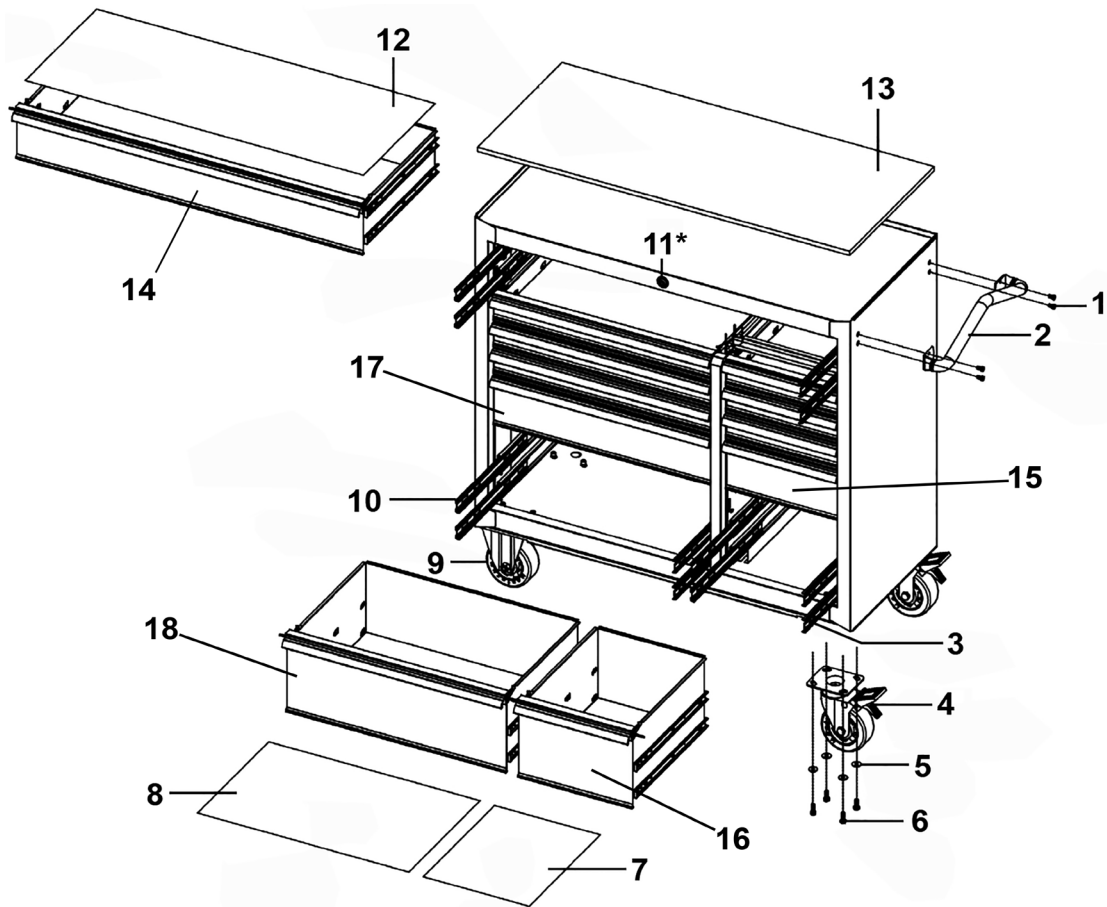

Parts Information:
**Premier Heavy-Duty Extra-Wide Rollcab 11
 Drawer 1055mm - Black
 Model No: PTB105511**

Item	Part No.	Description
1	SS612.S	Hex Head Set Screw M6 x 12mm
2	PTB-306061	Cabinet Handle
3	PTB-300023	Bearing Slide, Right
4	PTB-302189	Wheel, Swivel Castor, Heavy-Duty, Black PU, 4-Bolt Fixing (c/w Brake)(Ø125 x 50 x Ø12mm Bore x 180mm)
5	PTB-324002	Washer
6	PTB-321024	Hex Head Set Screw M8 x 20mm Zinc Yellow
7	PTB-550274	Drawer Liner 395 x 295mm
8	PTB-550156	Drawer Liner 590 x 395mm
9	PTB-302190	Wheel, Fixed Castor, Heavy-Duty, Black PU, 4-Bolt Fixing (Ø125 x 50 x Ø12mm Bore x 180mm)
10	PTB-300022	Bearing Slide, Left
11*	PTB-304007	Lock and Key (Number 1201) - See Below for Other Options
12	PTB-550167	Drawer liner 945 x 395mm
13	PTB-570492	Top Panel
14	PTB107739-N04	Drawer, Black (950 x 385 x 135mm)
15	PTB107737-N04	Drawer, Black (295 x 385 x 135mm)

Item	Part No.	Description
16	PTB107738-N04	Drawer, Black (295 x 385 x 210mm)
17	PTB107735-N04	Drawer, Black (595 x 385 x 135mm)
18	PTB107736-N04	Drawer, Black (595 x 385 x 210mm)
--	PTB-310157	Sealey Zinc Badge (Not Shown)
--	PTB-310158	Premier Zinc Badge (Not Shown)
--	PTB-117539	Complete Set Drawer Trims for PTB105511 (Not Shown)
--	PTB107698-N04	Drawer, Black (295 x 385 x 60mm)(Not Shown)
--	PTB107697-N05	Drawer, Black (595 x 385 x 60mm)(Not Shown)
Part No. 11 - Other Options Available		
*	PTB-304007A	Lock and Key (Number 1202)
*	PTB-304007B	Lock and Key (Number 1203)
*	PTB-304007C	Lock and Key (Number 1204)
*	PTB-304007-K1201	Spare Key (Key Number: 1201)
*	PTB-304007-K1202	Spare Key (Key Number: 1202)
*	PTB-304007-K1203	Spare Key (Key Number: 1203)
*	PTB-304007-K1204	Spare Key (Key Number: 1204)